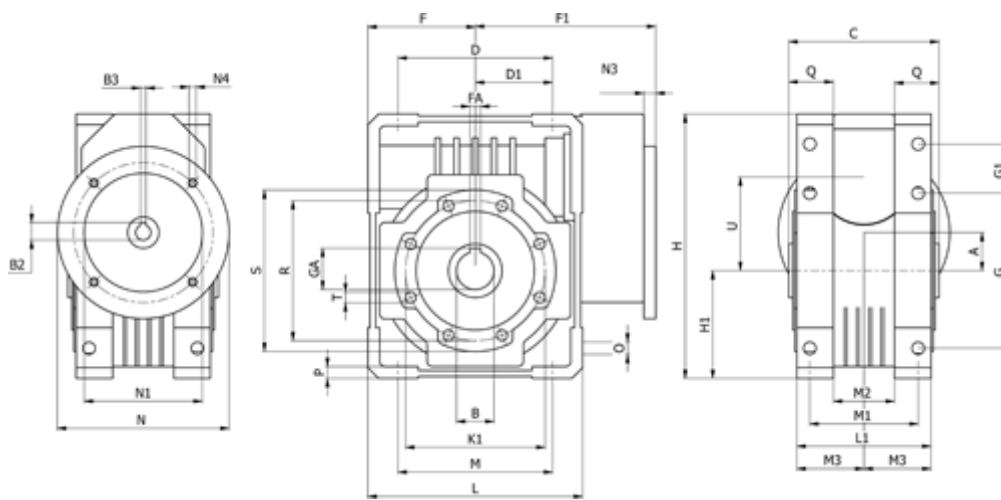

Data Sheet

Article number: 3921086021725
 Description: Worm gear
 WR 86-U-21-71B5, without lubrication

Measures

A = 86.90	F = 100	L = 200	N2 = 110	T = M10x18
B = 35	F1 = 168	L1 = 125	N3 = 11.0	U = 110
B1 E7 = 14	FA = 10	M = 144	N4 = M8x10	
B2 = 16.3	G = 144	M1 = 101	O = 11.5	
B3 H9 = 5	G1 = 45.5	M2 = 57	P = 11	
C = 140	GA = 38.3	M3 = 64.5	Q = 45	
D = 144.0	H = 245.5	N = 160	R = 130	
D1 = 72.0	H1 = 100.0	N1 = 130	S = 150	